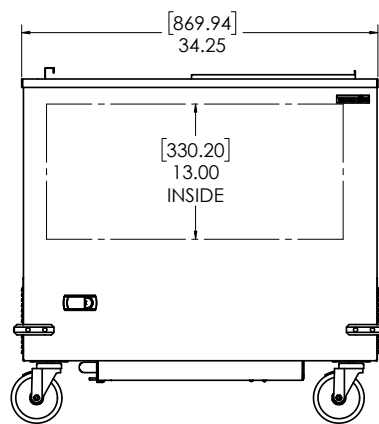

Stainless Steel Lids

Removable, side-to-side sliding lids for easy access

Cabinet Capacity

Maximized interior storage area of 3.93 cubic feet

Protective Bumpers

Protective bumpers to reduce equipment impact

Digital Temperature Control

Externally mounted temperature controls for ease of use

Technical Specifications

Electrical Requirements	230v/50/60hz/1ph/1.3A/TYPE E Plug
Product Dimensions	35.75"W x 35.2"H x 24.75"D (90.81cm x 89.41cm x 62.87cm)
Product Weight	190lbs (86.18kg)
Shipping Dimensions	29"W x 41"H x 39"D (73.66cm x 104.14cm x 99.06cm)
Shipping Weight	205lbs (92.99kg)
Shipping Cubic Dimensions	26.84ft ³ (0.76m ³)
Temperature Range	-5 to 5°F (-20.6 to -15°C)
Refrigerant	R290
Charge Level	2.82oz (80 grams)