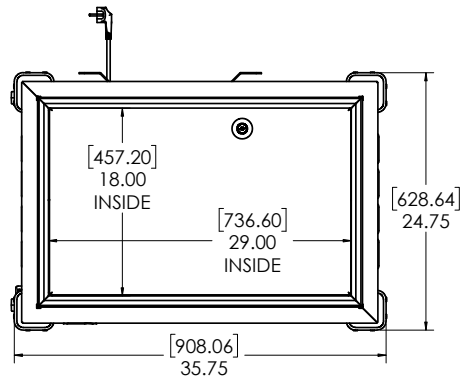

Stainless Steel Lids

Removable, side-to-side sliding lids for easy access

Cabinet Capacity

Maximized interior storage area of 3.93 cubic feet

Protective Bumpers

Protective bumpers to reduce equipment impact

Digital Temperature Control

Externally mounted temperature controls for ease of use

Technical Specifications

Electrical Requirements	230v/50/60hz/1ph/1.3A/TYPE E Plug
Product Dimensions	35.75"W x 35.2"H x 24.75"D (90.81cm x 89.41cm x 62.87cm)
Product Weight	190lbs (86.18kg)
Shipping Dimensions	29"W x 41"H x 39"D (73.66cm x 104.14cm x 99.06cm)
Shipping Weight	205lbs (92.99kg)
Shipping Cubic Dimensions	26.84ft ³ (0.76m ³)
Temperature Range	-5 to 5°F (-20.6 to -15°C)
Refrigerant	R290
Charge Level	2.82oz (80 grams)

Exterior Construction	Stainless steel exterior with galvanized bottom
Interior Construction	Stainless steel interior with coved corners and finished edges
Lids	Side-to-side sliding, insulated, removable
Internal Capacity	3.93ft ³
Casters	Four (4) 5" heavy-duty soft casters (two locking)
Certifications	CE
Warranty	1-year parts and labor, 5-year compressor (part only)
Insulation	Foamed-in-place, CFC-free polyurethane