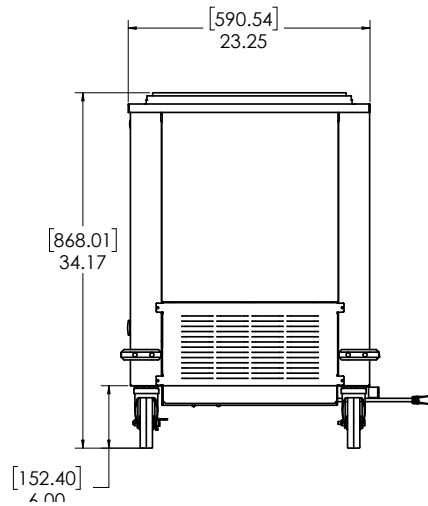

Digital Temperature Control

Externally mounted temperature controls for ease of use

Technical Specifications

Electrical Requirements	230v/50/60hz/1ph/1.3A/TYPE E Plug
Product Dimensions	35.75"W x 35.2"H x 24.75"D (90.81cm x 89.41cm x 62.87cm)
Product Weight	190lbs (86.18kg)
Shipping Dimensions	29"W x 41"H x 39"D (73.66cm x 104.14cm x 99.06cm)
Shipping Weight	205lbs (92.99kg)
Shipping Cubic Dimensions	26.84ft ³ (0.76m ³)
Temperature Range	-5 to 5°F (-20.6 to -15°C)
Refrigerant	R290
Charge Level	2.82oz (80 grams)

Exterior Construction	Stainless steel exterior with galvanized bottom
Interior Construction	Stainless steel interior with coved corners and finished edges
Lids	Side-to-side sliding, insulated, removable
Internal Capacity	3.93ft ³
Casters	Four (4) 5" heavy-duty soft casters (two locking)
Certifications	CE
Warranty	1-year parts and labor, 5-year compressor (part only)
Insulation	Foamed-in-place, CFC-free polyurethane