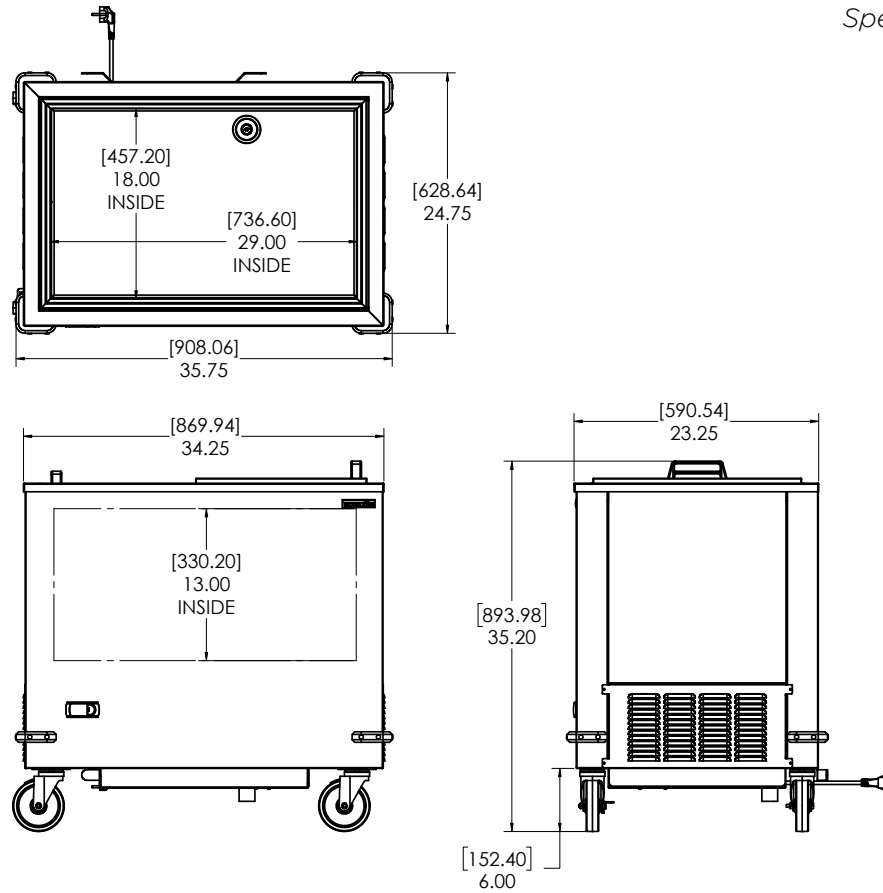

Insulated Lids

Removable, side-to-side sliding lids for easy access

Cabinet Capacity

Maximized interior storage area of 3.93 cubic feet

Protective Bumpers

Protective bumpers to reduce equipment impact

Mobility

5" heavy-duty soft casters plus a sleek design allow for easy movement around the kitchen

Easy to Clean

Stainless steel interior with coved corners, finished edges, plus removable cover and top section

High-Density Insulation

Digital Temperature Control

Externally mounted temperature controls for ease of use

Technical Specifications

Electrical Requirements	230v/50/60hz/1ph/1.3A/TYPE E Plug
Product Dimensions	35.75"W x 35.2"H x 24.75"D (90.81cm x 89.41cm x 62.87cm)
Product Weight	190lbs (86.18kg)
Shipping Dimensions	29"W x 41"H x 39"D (73.66cm x 104.14cm x 99.06cm)
Shipping Weight	205lbs (92.99kg)
Shipping Cubic Dimensions	26.84ft ³ (0.76m ³)
Temperature Range	-5 to 5°F (-20.6 to -15°C)
Refrigerant	R290
Charge Level	2.82oz (80 grams)

Insulation	Foamed-in-place, CFC-free polyurethane
Exterior Construction	Stainless steel exterior with galvanized bottom
Interior Construction	Stainless steel interior with coved corners and finished edges
Lids	Side-to-side sliding, insulated, removable
Internal Capacity	3.93ft ³
Casters	Four (4) 5" heavy-duty soft casters (two locking)
Certifications	ETL SAFETY, ETL SANITATION
Warranty	1-year parts and labor, 5-year compressor (part only)