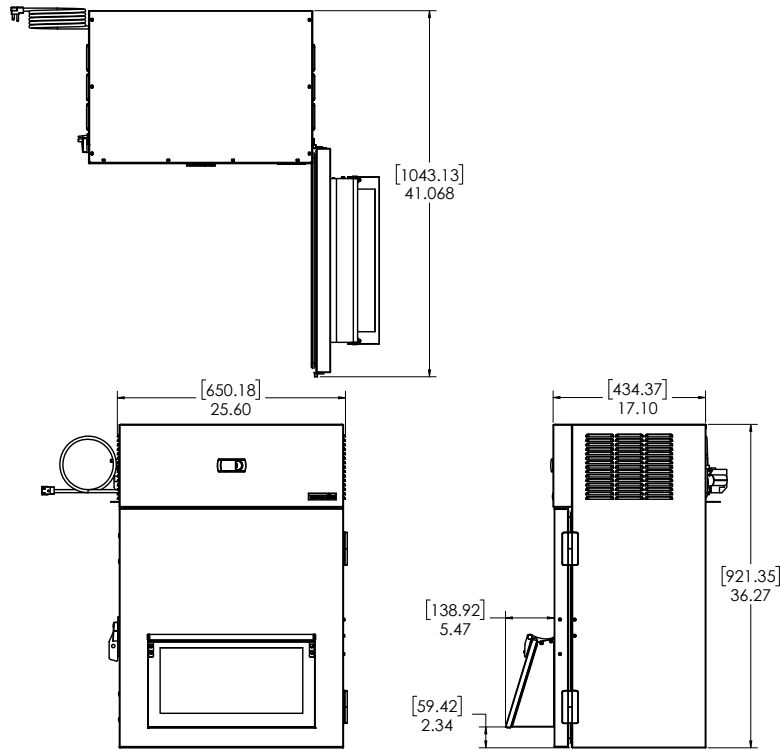

Cold Wall Refrigeration System

Optimized temperature control thanks to the cold wall refrigeration

Front Access Dispense Point

Includes a wide, front-access flapper door for easy access to fresh produce while maintaining an optimal holding environment

Cabinet Capacity

Internal area of 4.7ft³ with one product bin with removeable lid and front access door

Versatility

Standard countertop design includes optional wall mount accessory to free up counterspace

Technical Specifications

Electrical Requirements	115v/60hz/1ph/3A/NEMA 5-15P Plug
Product Dimensions	25.6"W x 36.27"H x 23.57"D (65.02cm x 92.13cm x 59.87cm)
Product Weight	130lbs (58.97kg)
Shipping Dimensions	31"W x 45"H x 32"D (78.74cm x 114.30cm x 81.28cm)
Shipping Weight	145lbs (65.77kg)
Shipping Cubic Dimensions	25.83ft ³ (0.73m ³)
Refrigerant	R290
Charge Level	1.9oz (53.9 grams)

Temperature Range	36 to 40 (2.2 to 4.4°C)
Insulation	Foamed-in-place, CFC-free polyurethane
Exterior Construction	Stainless steel exterior with galvanized back and bottom
Interior Construction	Stainless steel interior with coved corners and finished edges
Doors	One (1) right-hand swing door, reversible
Interior Capacity	4.7 cubic feet
Certifications	ETL Safety, ETL Sanitation
Warranty	1-year parts and labor, 5-year compressor (part only)