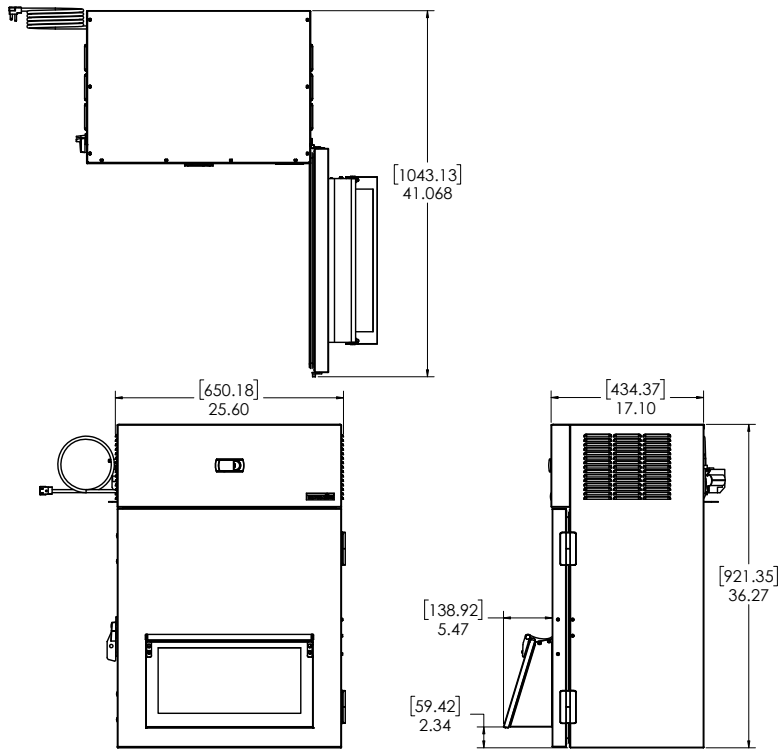

Cold Wall Refrigeration System

Optimized temperature control thanks to the cold wall refrigeration

Front Access Dispense Point

Includes a wide, front-access flapper door for easy access to fresh produce while maintaining an optimal holding environment

Cabinet Capacity

Internal area of 4.7ft³ with one product bin with removeable lid and front access door

Versatility

Standard countertop design includes optional wall mount accessory to free up counterspace

Technical Specifications

Electrical Requirements	115v/60hz/1ph/3A/NEMA 5-15P Plug
Product Dimensions	25.6"W x 36.27"H x 23.57"D (65.02cm x 92.13cm x 59.87cm)
Product Weight	130lbs (58.97kg)
Shipping Dimensions	31"W x 45"H x 32"D (78.74cm x 114.30cm x 81.28cm)
Shipping Weight	145lbs (65.77kg)
Shipping Cubic Dimensions	25.83ft ³ (0.73m ³)
Refrigerant	R290
Charge Level	1.9oz (53.9 grams)